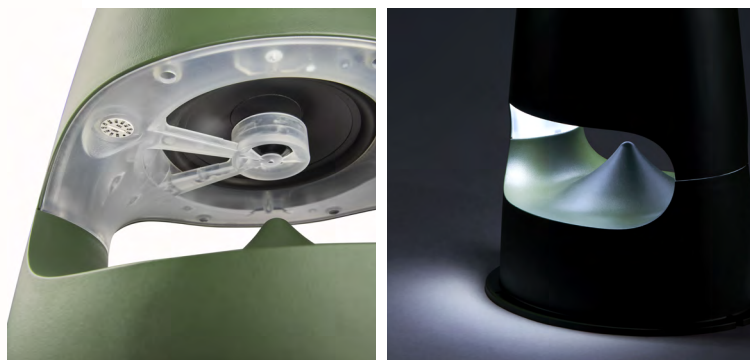

Designed to provide high-quality sound in your outdoor spaces, the GARDEN 7 speaker fits discreetly into your garden, on your terrace or around your swimming pool. Its ingenious design allows for 360° sound diffusion, so you can enjoy an evenly distributed sound system throughout your space.

Available in two finishes, green and grey, the GARDEN 7 blends elegantly into a flowerbed or along a path. At night, illuminate your space and create a warm atmosphere with the LED lighting built into the speaker.

IP66-rated, the GARDEN 7 is a weatherproof speaker designed to withstand rain, extreme temperatures, dust and humidity. Its robust design ensures long life so you can enjoy your music whatever the weather.

The GARDEN 7 is a passive speaker designed for both domestic and professional use. It incorporates a voltage selector to adapt to your amplifier and the number of speakers installed. This flexibility makes it the ideal solution for custom installation, whether in a private garden, a public space or a professional venue.